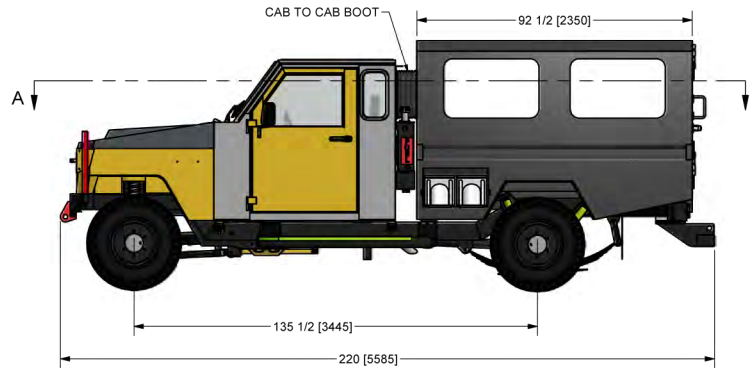

NOTE 1: DUE TO DESIGN UPGRADES SOME DIMENSIONS AND COMPONENTS MAY BE SUBJECT TO MINOR CHANGES.

NOTE 2: OTHER OPTIONAL ACCESSORIES ARE AVAILABLE.

SCALE:	MATERIAL:
DRAWN BY: T. VIEN	
REVIEWED BY:	
CHECKED BY:	
DATE: 3/5/2014	

TITLE: MINECAT UT-99D REG CAB WITH REAR ENCLOSURE STRETCHER PKG	REV
PART # IFIX10057