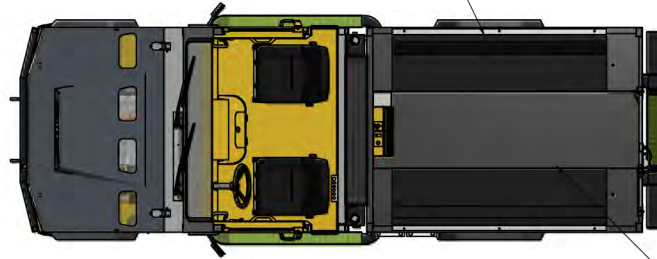

STRETCHER CAN BE SECURED ON DRIVER SIDE (NOT SHOWN)

SECTION A-A