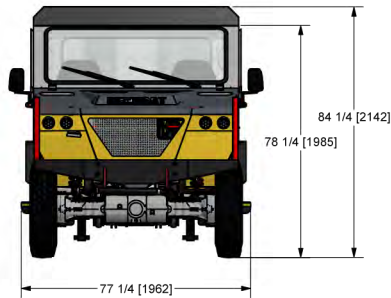

NOTE 1: DUE TO DESIGN UPGRADES SOME DIMENSIONS AND COMPONENTS MAY BE SUBJECT TO MINOR CHANGES.

NOTE 2: OTHER OPTIONAL ACCESSORIES ARE AVAILABLE.

SCALE:	MATERIAL:
DRAWN BY: T. VIEN	
REVIEWED BY:	
CHECKED BY:	
DATE: 3/5/2014	

TITLE: MINECAT UT-99D REG CAB WITH REAR ENCLOSURE STRETCHER PKG	REV
PART # IFIX10057